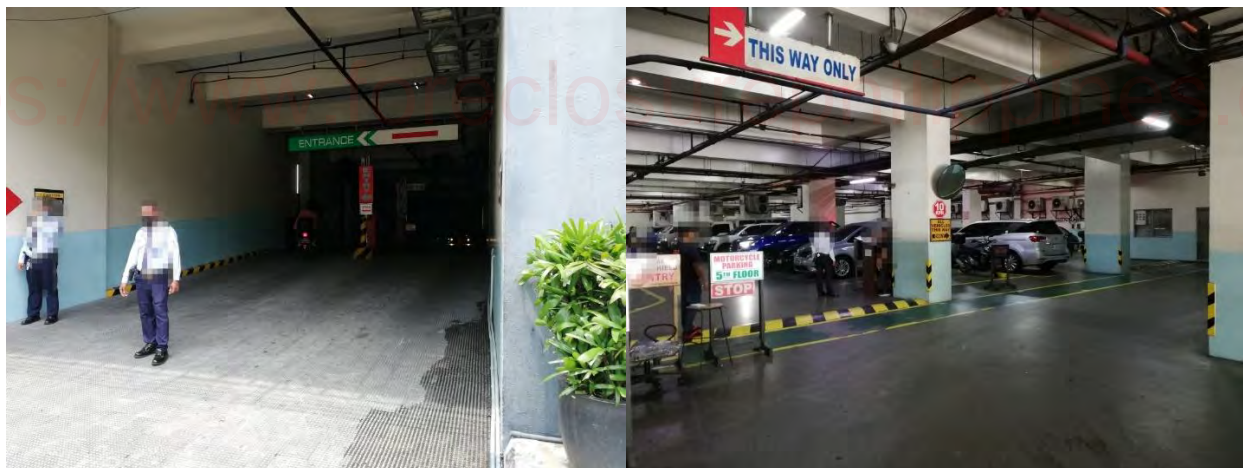

DROP BOX LOCATION:

Pag-IBIG NCR

GROUND FLOOR, JELP BUSINESS SOLUTION CENTER, 409 SHAW BOULEVARD, BRGY. ADDITION HILLS, MANDALUYONG CITY

**Pag-IBIG Fund Dasmaringas Branch:
VOLETS COMMERCIAL BUILDING, E.
AGUINALDO HI-WAY, DASMARINGAS, CAVITE**