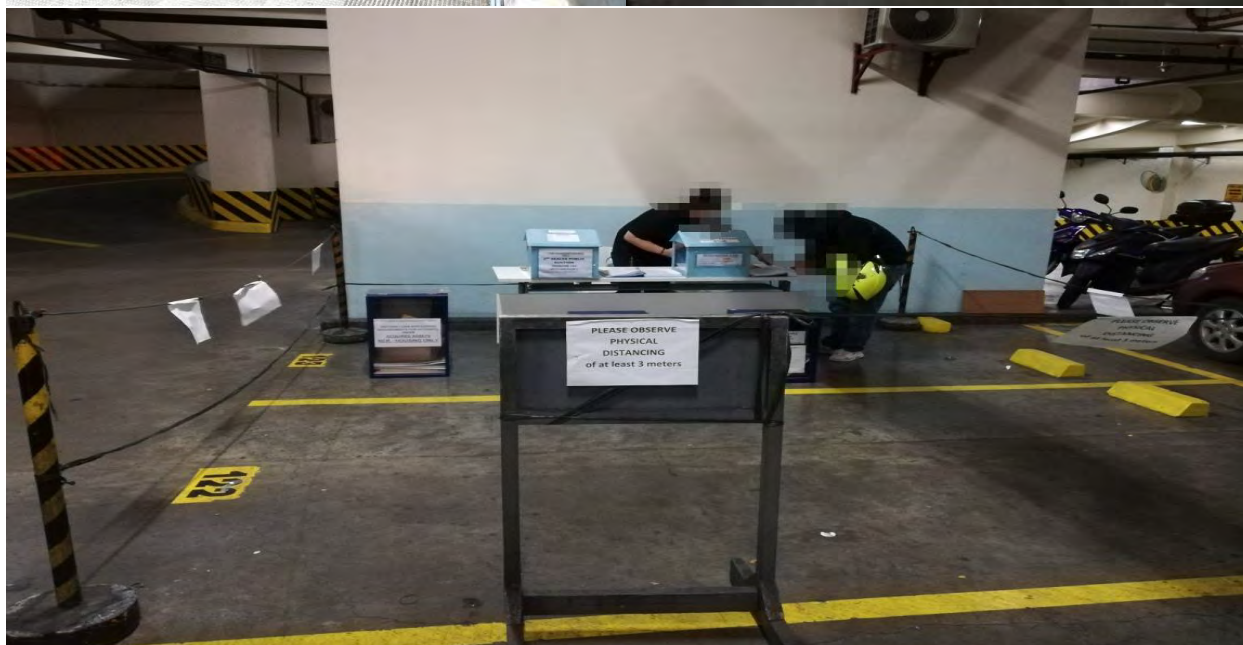

DROP BOX LOCATION:

Pag-IBIG NCR

GROUND FLOOR, JELP BUSINESS SOLUTION CENTER, 409 SHAW BOULEVARD, BRGY. ADDITION HILLS, MANDALUYONG CITY

**Pag-IBIG Fund Dasmaringas Branch:
VOLETS COMMERCIAL BUILDING, E.
AGUINALDO HI-WAY, DASMARINGAS, CAVITE**