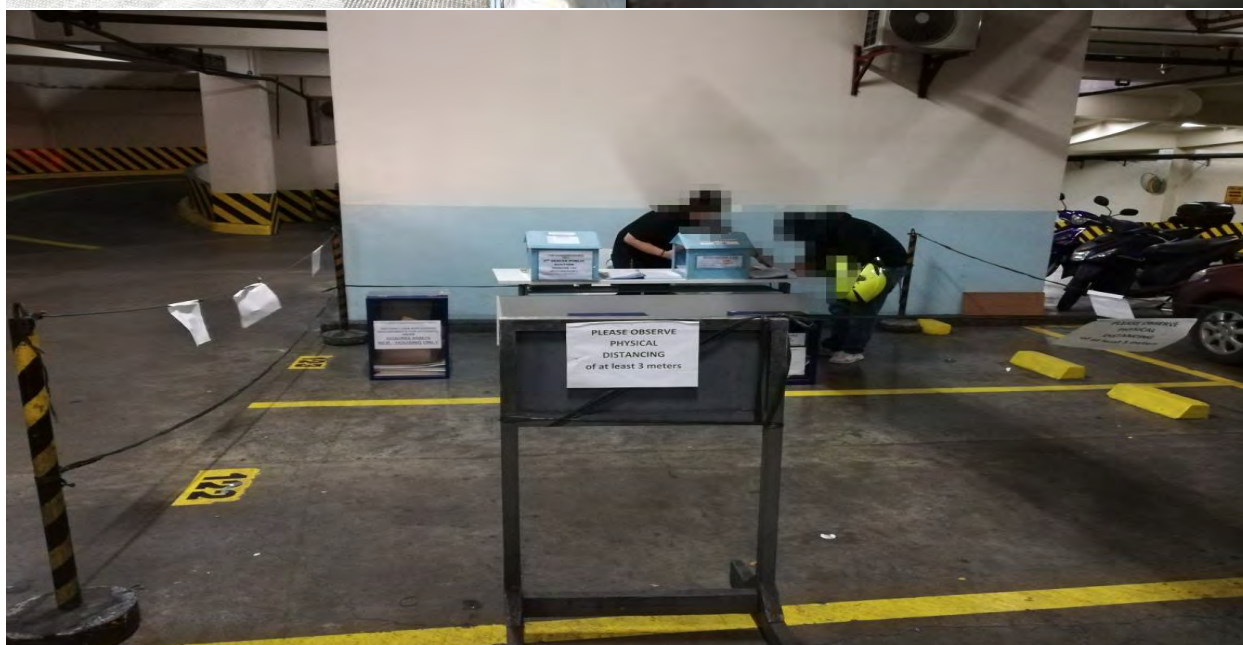

DROP BOX LOCATION:

Pag-IBIG NCR

GROUND FLOOR, JELP BUSINESS SOLUTION CENTER, 409 SHAW BOULEVARD, BRGY. ADDITION HILLS, MANDALUYONG CITY

**Pag-IBIG Fund Dasmaringas Branch:
VOLETS COMMERCIAL BUILDING, E.
AGUINALDO HI-WAY, DASMARINGAS, CAVITE**