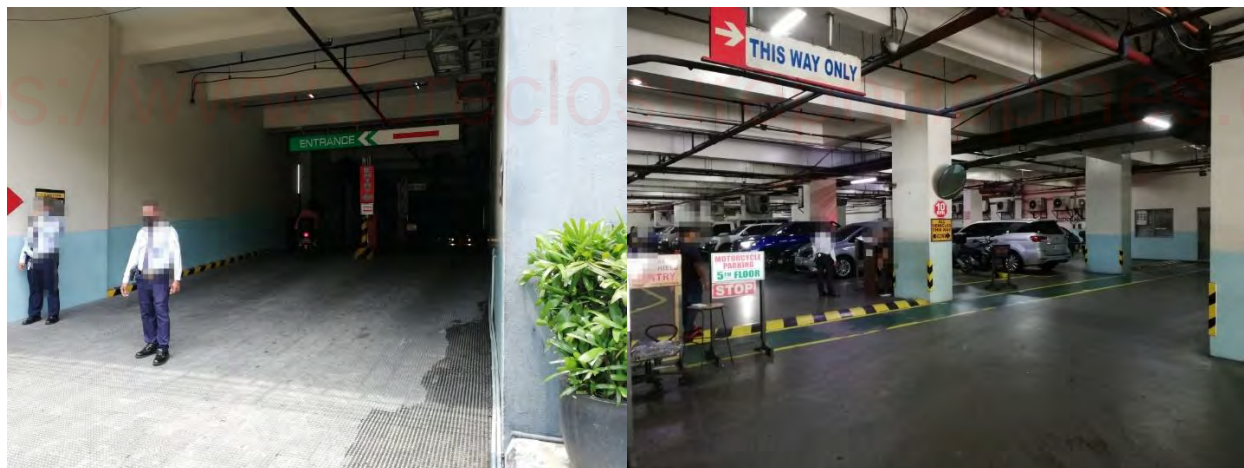

DROP BOX LOCATION:

Pag-IBIG NCR

GROUND FLOOR, JELP BUSINESS SOLUTION CENTER, 409 SHAW BOULEVARD, BRGY. ADDITION HILLS, MANDALUYONG CITY

**Pag-IBIG Fund Dasmaringas Branch:
VOLETS COMMERCIAL BUILDING, E.
AGUINALDO HI-WAY, DASMARINGAS, CAVITE**