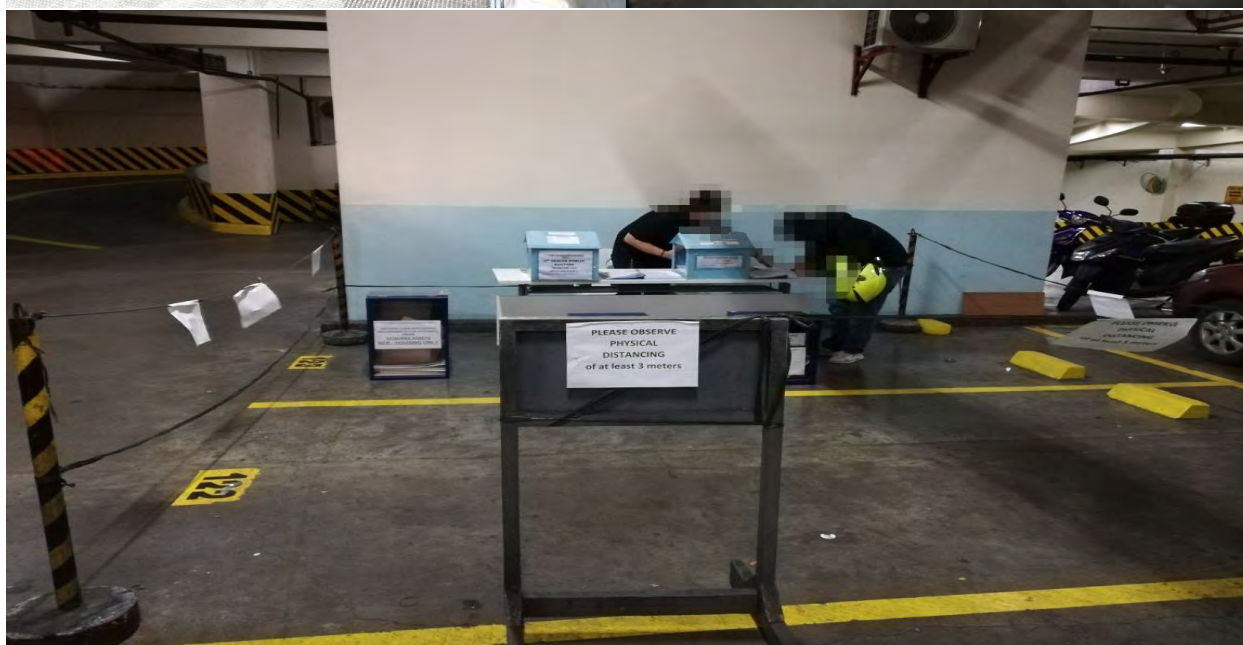

DROP BOX LOCATION:

Pag-IBIG NCR

GROUND FLOOR, JELP BUSINESS SOLUTION CENTER, 409 SHAW BOULEVARD, BRGY. ADDITION HILLS, MANDALUYONG CITY

**Pag-IBIG Fund Dasmaringas Branch:
VOLETS COMMERCIAL BUILDING, E.
AGUINALDO HI-WAY, DASMARINAS, CAVITE**