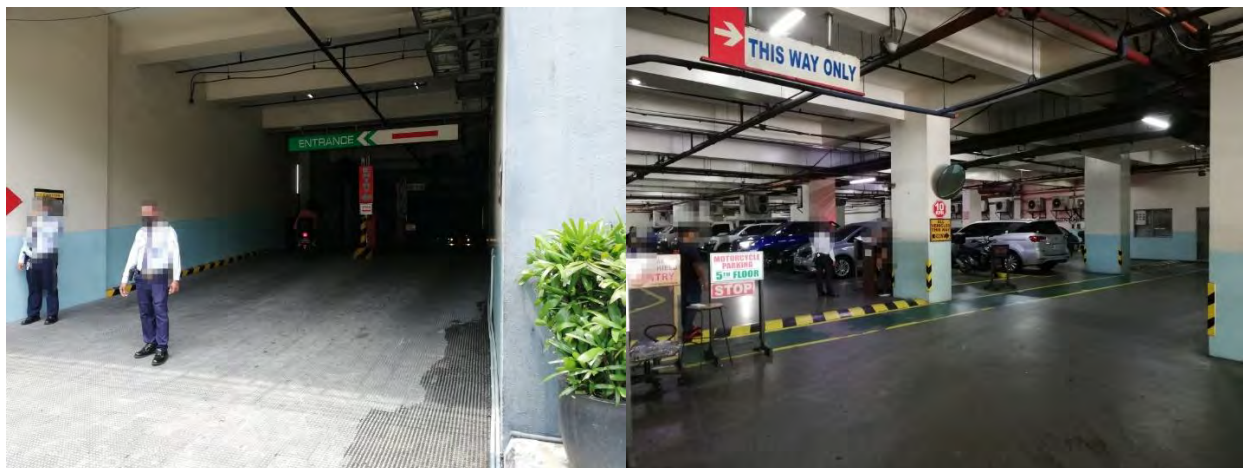

DROP BOX LOCATION:

Pag-IBIG NCR

GROUND FLOOR, JELP BUSINESS SOLUTION CENTER, 409 SHAW BOULEVARD, BRGY. ADDITION HILLS, MANDALUYONG CITY

**Pag-IBIG Fund Dasmaringas Branch:
VOLETS COMMERCIAL BUILDING, E.
AGUINALDO HI-WAY, DASMARINGAS, CAVITE**