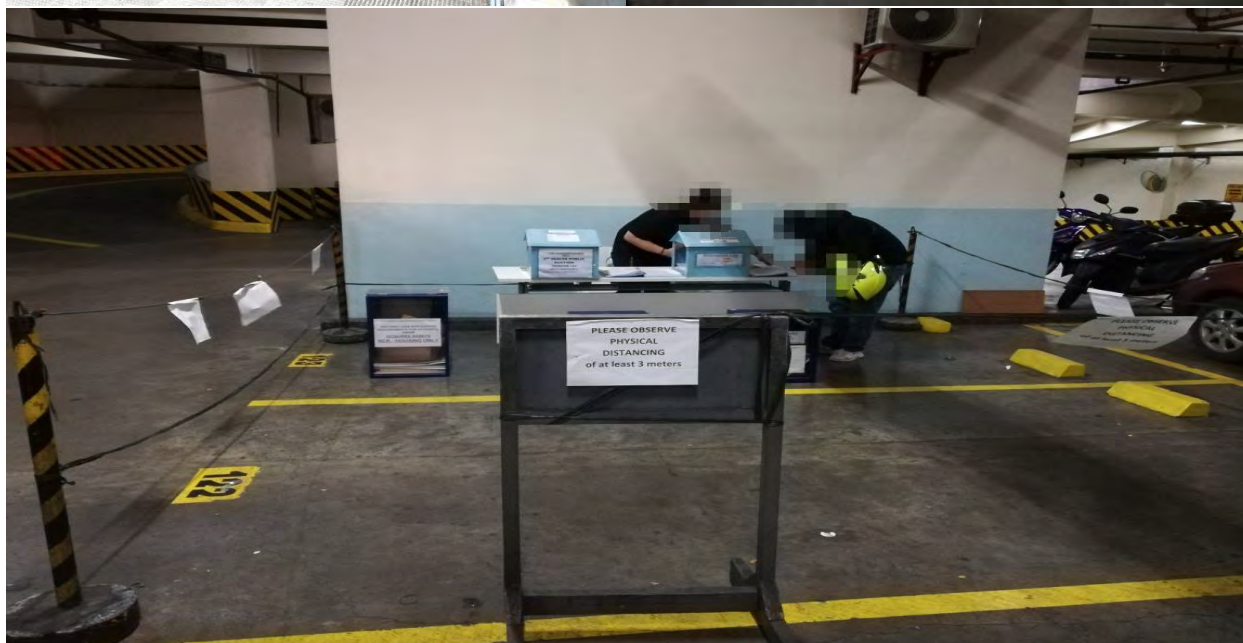

DROP BOX LOCATION:

Pag-IBIG NCR

GROUND FLOOR, JELP BUSINESS SOLUTION CENTER, 409 SHAW BOULEVARD, BRGY. ADDITION HILLS, MANDALUYONG CITY

**Pag-IBIG Fund Dasmaringas Branch:
VOLETS COMMERCIAL BUILDING, E.
AGUINALDO HI-WAY, DASMARINGAS, CAVITE**